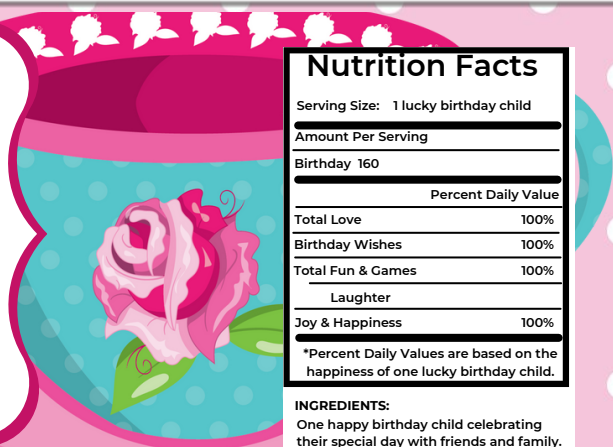

**INGREDIENTS:**  
One happy birthday child celebrating their special day with friends and family.

Nutrition Facts	
Serving Size: 1 lucky birthday child	
Amount Per Serving	
Birthday 160	
Percent Daily Value	
Total Love	100%
Birthday Wishes	100%
Total Fun & Games	100%
Laughter	
Joy & Happiness	100%

**INGREDIENTS:**  
One happy birthday child celebrating their special day with friends and family.

Tea Party

**Nutrition Facts**

Serving Size: 1 lucky birthday child	
Amount Per Serving	
Birthday 160	
Percent Daily Value	
Total Love	100%
Birthday Wishes	100%
Total Fun & Games	100%
Laughter	
Joy & Happiness	100%