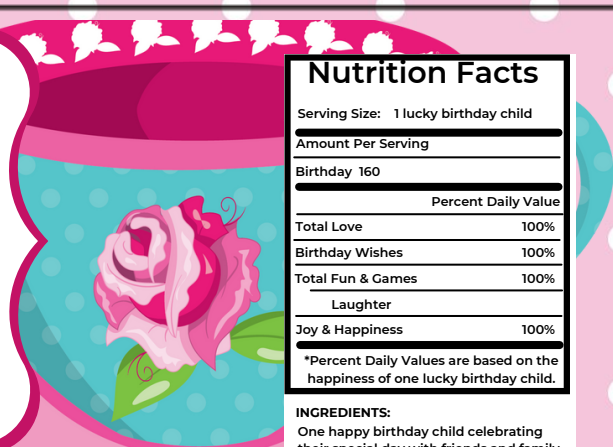

**INGREDIENTS:**  
One happy birthday child celebrating their special day with friends and family.

Nutrition Facts	
Serving Size: 1 lucky birthday child	
Amount Per Serving	
Birthday 160	
Percent Daily Value	
Total Love	100%
Birthday Wishes	100%
Total Fun & Games	100%
Laughter	
Joy & Happiness	100%

**INGREDIENTS:**  
One happy birthday child celebrating their special day with friends and family.

Tea Party

**Nutrition Facts**

Serving Size: 1 lucky birthday child	
Amount Per Serving	
Birthday 160	
Percent Daily Value	
Total Love	100%
Birthday Wishes	100%
Total Fun & Games	100%
Laughter	
Joy & Happiness	100%