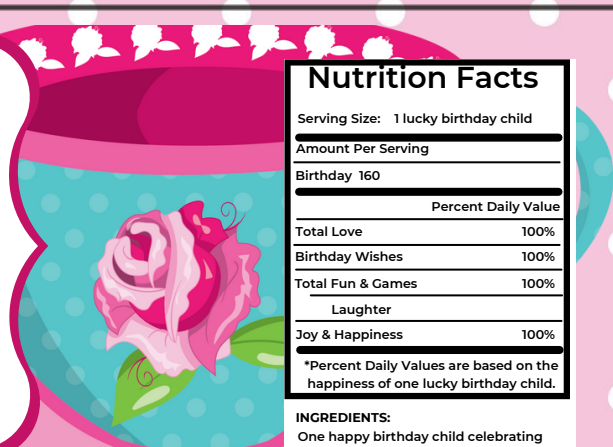

**INGREDIENTS:**  
One happy birthday child celebrating their special day with friends and family.

Tea Party

**Nutrition Facts**

Serving Size: 1 lucky birthday child	
Amount Per Serving	
Birthday 160	
Percent Daily Value	
Total Love	100%
Birthday Wishes	100%
Total Fun & Games	100%
Laughter	
Joy & Happiness	100%